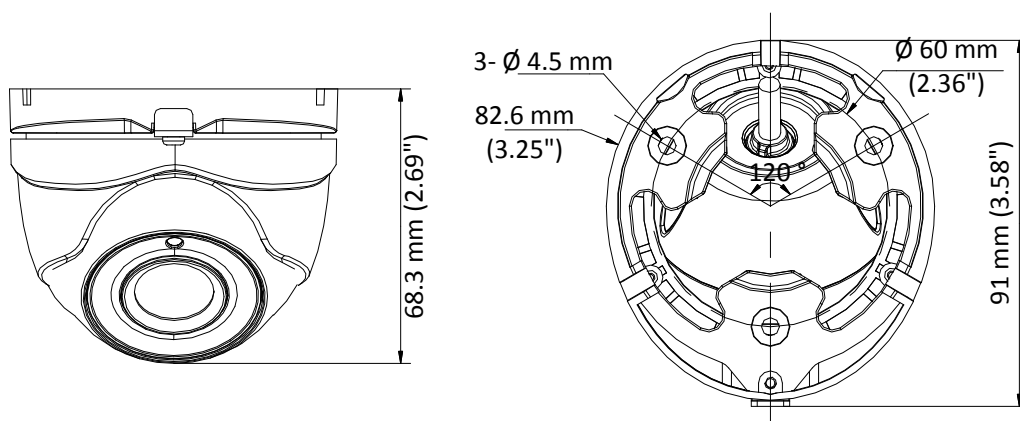

## Key Features

- 5 MP high performance COMS
- 2560 × 1944 resolution
- 2.8 mm, 3.6 mm, 6 mm fixed lens
- EXIR 2.0, smart IR, up to 20 m IR distance
- OSD menu, 2D DNR, DWDR
- PoC.af
- IP67
- Up the coax (HIKVISION-C)

## Specification

<b>Camera</b>	
Image Sensor	5 MP CMOS image sensor
Effective Pixels	2560 (H) × 1944 (V)
Min. Illumination	Color: 0.01 Lux @ (F1.2, AGC ON), 0 Lux with IR
Shutter Time	PAL: 1/25 s to 1/50, 000 s NTSC: 1/30 s to 1/50, 000 s
Lens	2.8 mm, 3.6 mm, 6 mm fixed Lens
Horizontal Field of View	85.5° (2.8 mm), 80.1° (3.6 mm), 57.1° (6 mm)
Lens Mount	M12
Day & Night	IR cut filter
Angle Adjustment	Pan: 0° to 360°; Tilt: 0° to 75°; Rotate: 0° to 360°
Synchronization	Internal synchronization
Frame Rate	PAL: 5 MP@20fps, 4 MP@25fps, 1080p@25fps NTSC: 5 MP@20fps, 4 MP@30fps, 1080p@30fps
<b>Menu</b>	
AGC	Support
D/N Mode	Auto/Color/BW (Black and White)
White Balance	ATW/MWB
BLC	Support
DWDR (Digital Wide Dynamic Range)	Support
Language	English
Functions	Brightness, Sharpness, DNR, Mirror, Smart IR
<b>Interface</b>	
Video Output	1 HD analog output
<b>General</b>	
Operating Conditions	-40 °C to 60 °C (-40 °F to 140 °F), humidity: 90% or less (non-condensation)
Power Supply	12 VDC ±25%, PoC.af
Power Consumption	Max. 4.3 W
Protection Level	IP67
Material	Metal
IR Range	Up to 20 m
Communication	Up the coax, Protocol: HIKVISION-C (TVI output)
Dimensions	91 mm × 82.6 mm × 68.3 mm (3.58" × 3.25" × 2.69")
Weight	Approx. 253 g (0.56 lb.)

**Order Model**

DS-2CE56H0T-ITME

**Dimension**